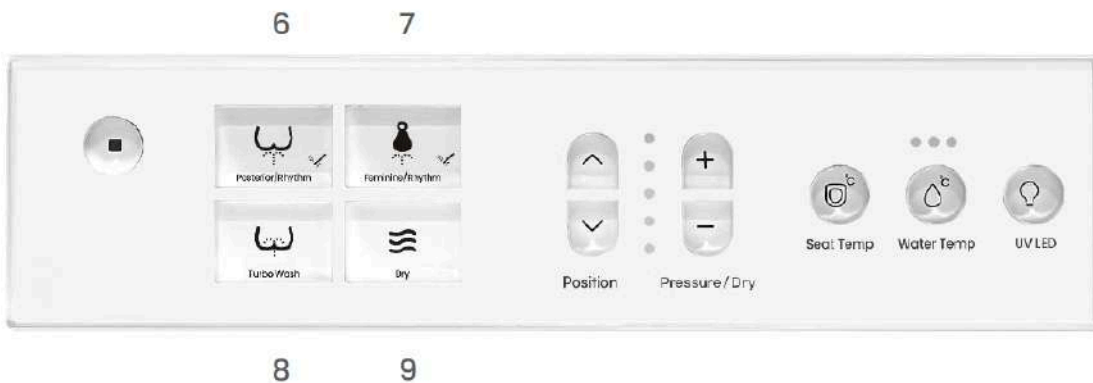

Equipped with a motion sensor that detects movement

UV LED

Inhibits various bacteria and viruses
Automatically sterilize the inside of the toilet

Warm Air Dryer

Warm air drying with
3-step temperature control

MODERN ACRYLIC REMOTE CONTROL

Wireless Remote Controller

1. Full Flush

- Press the Full flush button for a large flush.

2. Small Flush

- Press the Small flush button for a small flush.

3. Seat Cover Open

- Press the button to open the seat cover.

WASHLEX MODEL-U

WASHLEX Electronic Bidet

Posterior Wash Exclusive Wash
Feminine Wash
3-In-1 Full-stainless Steel Nozzle
Nozzle Self-clean
Premium 3 Warm Functions

- Compact and Sleek Design(135mm)
- 3-in-1 Full-stainless Steel Nozzle(Posterior/Feminine/Exclusive)
- Powerful Nozzle Self-cleaning through Jet-spraying Technique.
- Soft and Perfect Cleaning with Abundant Air Bubbles
- IPX4 Waterproof
- Built-in Semi-permanent Filter
- Premium 3-Warm Functions : Air Dryer/Hot Water /Heated Seat(Adjustable in 1~5steps)
- Eco Mode
- Kid-safe Mode
- Massage & Move Mode

WASHLEX MODEL-UR

WASHLEX Electronic Bidet

Posterior Wash Exclusive Wash
Feminine Wash
3-In-1 Full-stainless Steel Nozzle
Nozzle Self-clean
Premium 3 Warm Functions
hotel-style remote control

- Compact and Sleek Design(135mm)
- 3-in-1 Full-stainless Steel Nozzle(Posterior/Feminine/Exclusive)
- Powerful Nozzle Self-cleaning through Jet-spraying Technique.
- Soft and Perfect Cleaning with Abundant Air Bubbles
- IPX4 Waterproof
- Built-in Semi-permanent Filter
- Premium 3-Warm Functions : Air Dryer/Hot Water /Heated Seat(Adjustable in 1~5steps)
- Eco Mode
- Kid-safe Mode
- Massage & Move Mode
- Remote Control